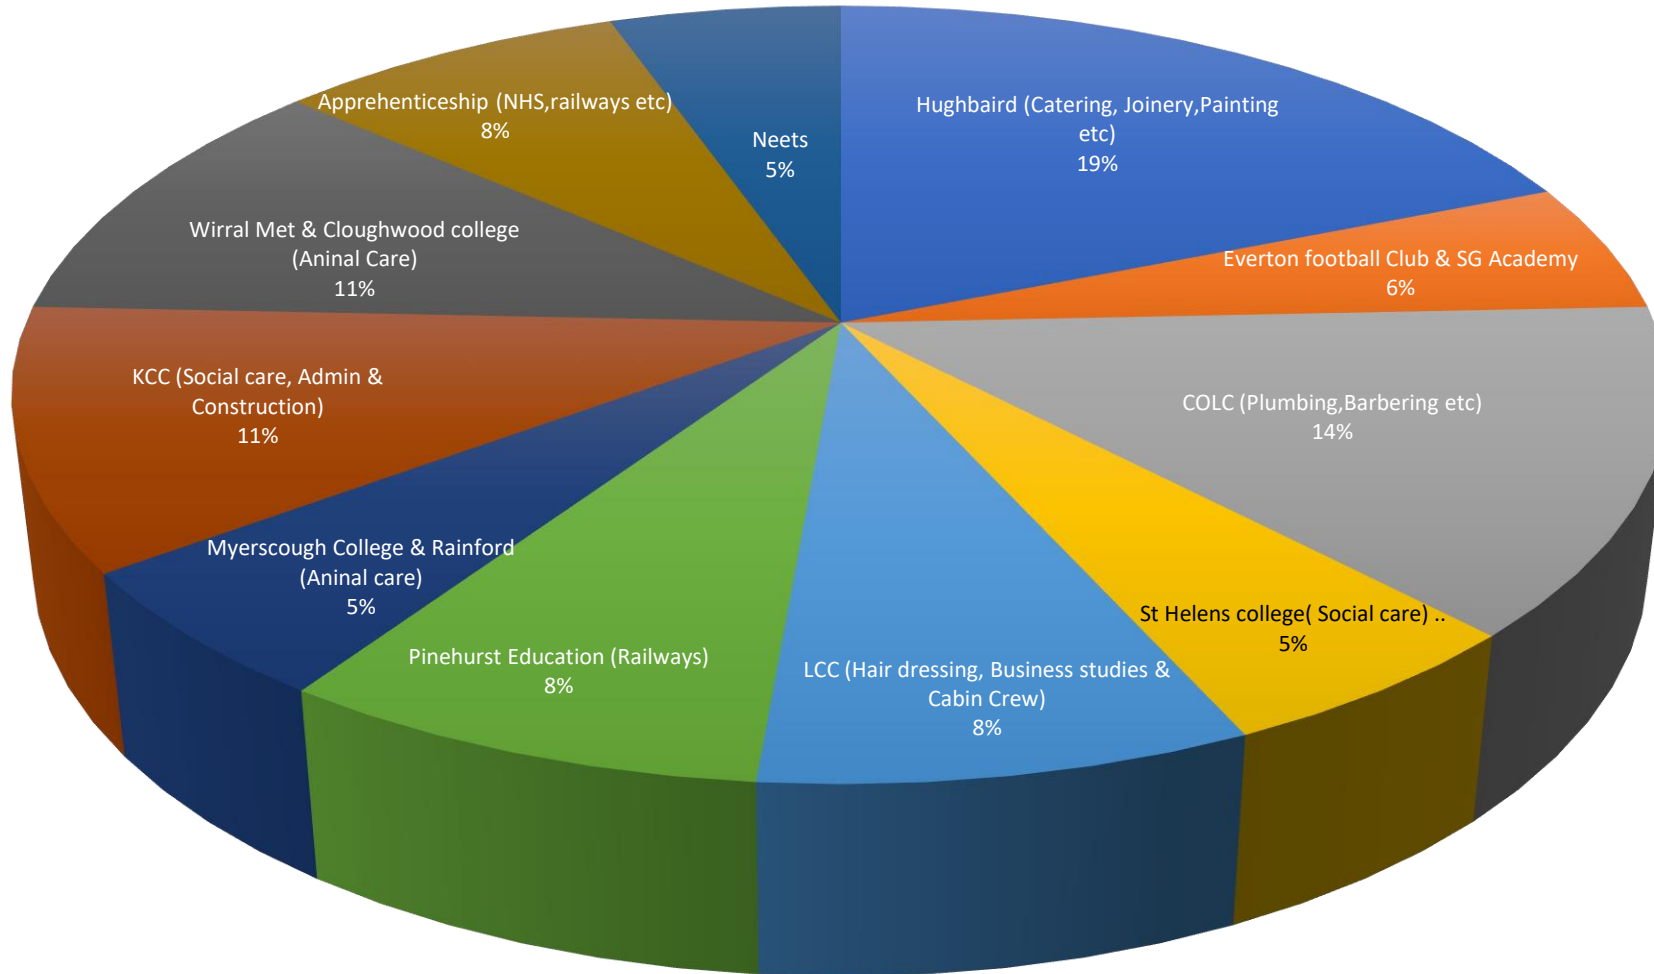

Destination Data Post Harmonize Academy 2021-22

Destination Data Post Harmonize 2021/22

- Hughbaird (Catering, Joinery, Painting etc)
- Everton football club/steve Gerard Academy
- COLC (Plumbing, Barbering etc)
- St Helens College (Engineering & Social care)
- LCC (Hair dressing, Business studies & Cabin Crew)
- Pinehurst Education (Railways)
- Myerscough College & Rainford (Aninal care)
- KCC (Social care, Admin & Construction)
- Wirral Met & Cloughwood college (Aninal Care)
- Apprenticeship (NHS,railways etc)
- Needs